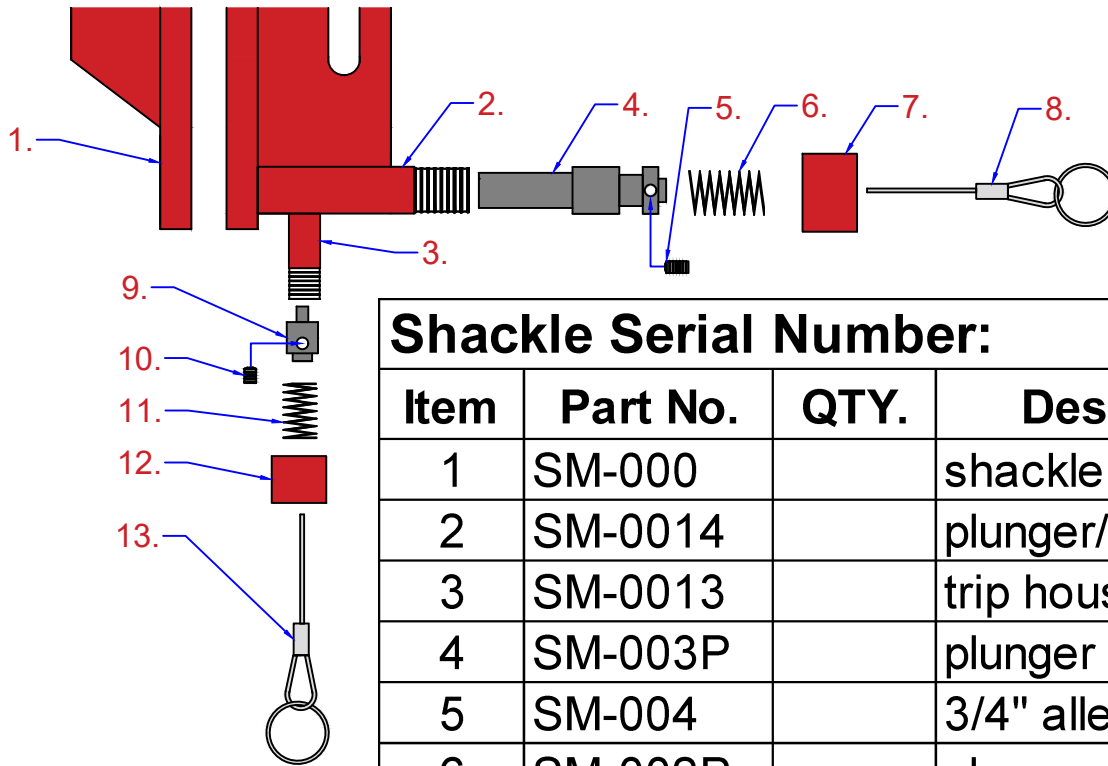

10 Ton Shackle Parts Breakdown

Shackle Serial Number:

Item	Part No.	QTY.	Description
1	SM-000		shackle body
2	SM-0014		plunger/trip tube
3	SM-0013		trip housing
4	SM-003P		plunger pin
5	SM-004		3/4" allen set screw
6	SM-002P		plunger spring
7	SM-001P		plunger cap
8	SM-001		plunger lanyard
9	SM-003T		trip pin
10	SM-002		1/2" allen set screw
11	SM-002T		trip spring
12	SM-001T		trip cap
13	SM-001		trip lanyard

Rebuild Kit Package:

Item	Part No.	Description
5	SM-004	3/4" allen set screw
6	SM-002P	plunger spring
8	SM-001	plunger lanyard
9	SM-003T	trip pin
10	SM-002	1/2" allen set screw
11	SM-002T	trip spring
13	SM-001	trip lanyard