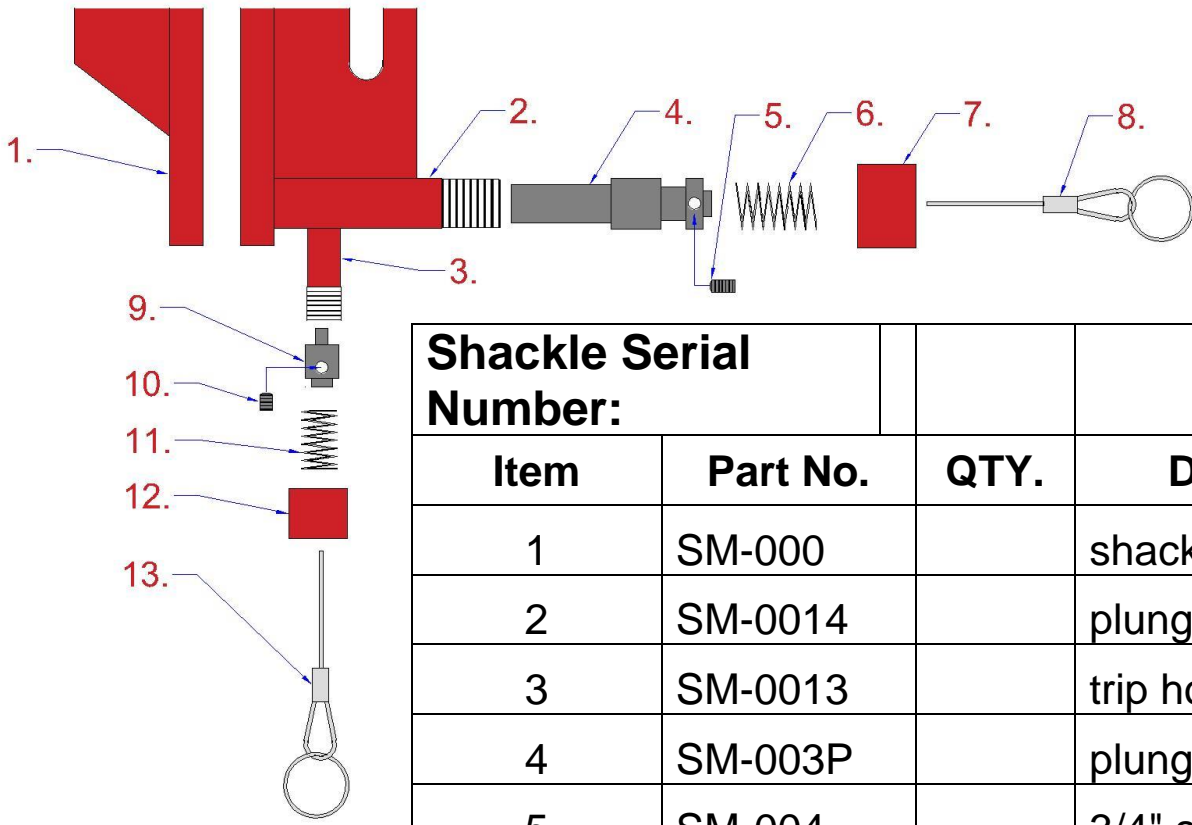

10 Ton Shackle Parts Breakdown

Shackle Serial Number:			
Item	Part No.	QTY.	Description
1	SM-000		shackle body
2	SM-0014		plunger/trip tube
3	SM-0013		trip housing
4	SM-003P		plunger pin
5	SM-004		3/4" set screw
6	SM-002P		plunger spring
7	SM-001P		plunger cap
8	SM-001		plunger lanyard
9	SM-003T		trip pin
10	SM-002		1/2" set screw
11	SM-002T		trip spring
12	SM-001T		trip cap
13	SM-001		trip lanyard