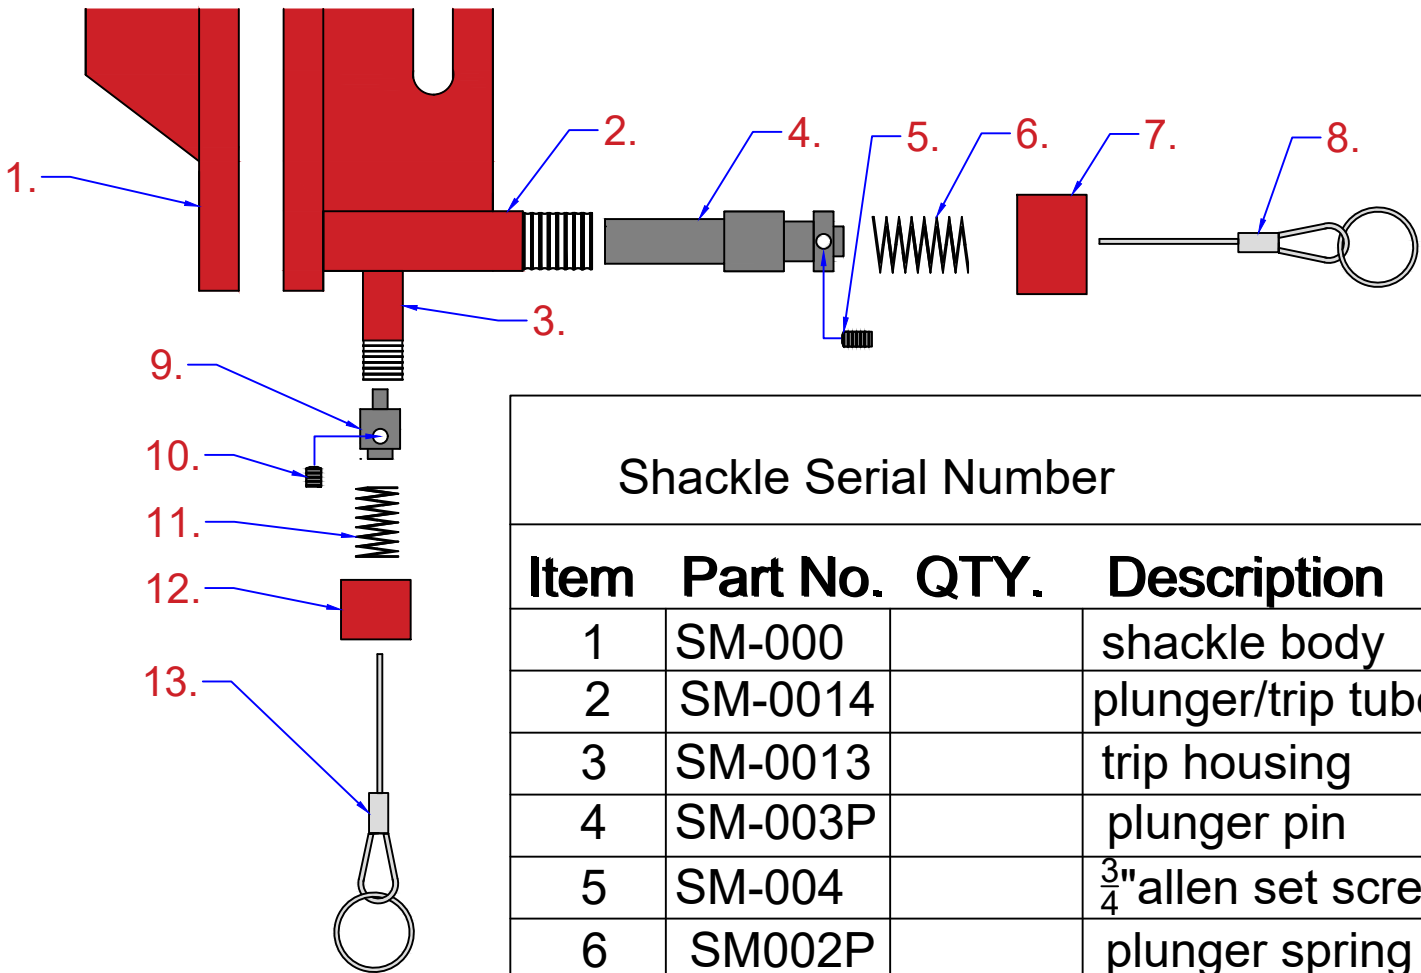

10 Ton Shackle Parts Breakdown

Shackle Serial Number			
Item	Part No.	QTY.	Description
1	SM-000		shackle body
2	SM-0014		plunger/trip tube
3	SM-0013		trip housing
4	SM-003P		plunger pin
5	SM-004		$\frac{3}{4}$ " allen set screw
6	SM002P		plunger spring
7	SM-001P		plunger cap
8	SM-001		plunger lanyard
9	SM-003T		trip pin
10	SM-002		$\frac{1}{2}$ " allen set screw
11	SM-002T		trip spring
12	SM-001T		trip cap
13	SM-001		trip lanyard